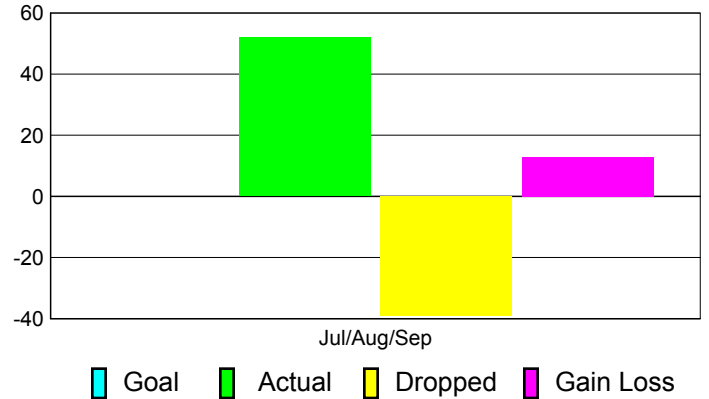

Membership Results 2011-2012

Goal, New, Dropped, Gain/Loss

Comparison of Membership Gain/Loss

Current Year Compared to the Previous Year